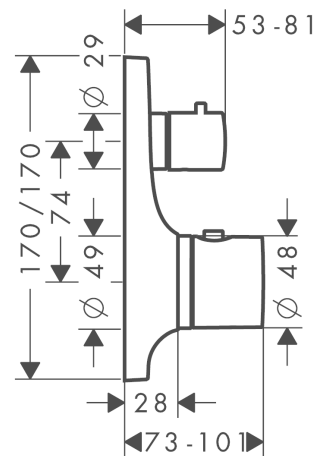

### product features

- 1 outlet
- flow rate at 3 bar: 26 l/min
- thermostat cartridge, ceramic valves 90°
- min. operating pressure: 1 bar
- max. operating pressure: 10 bar
- safety lock at 38° C
- temperature limitation adjustable
- non-return valve
- with silencer
- connection type: basic set
- PA-IX 9711/ID
- ETA VA 1.43/18753
- ACS 19 ACC LY 234, valide jusqu'au 05.11.2023
- MCA 1300008/M1
- TMV3 BC1365/0314
- Kiwa K11292\_Thermostatic mixers
- SVGW 0411-4902
- SINTEF 3088
- TMV2 BC1364/0314
- TMV 2 Kiwa UK

## Scale drawing