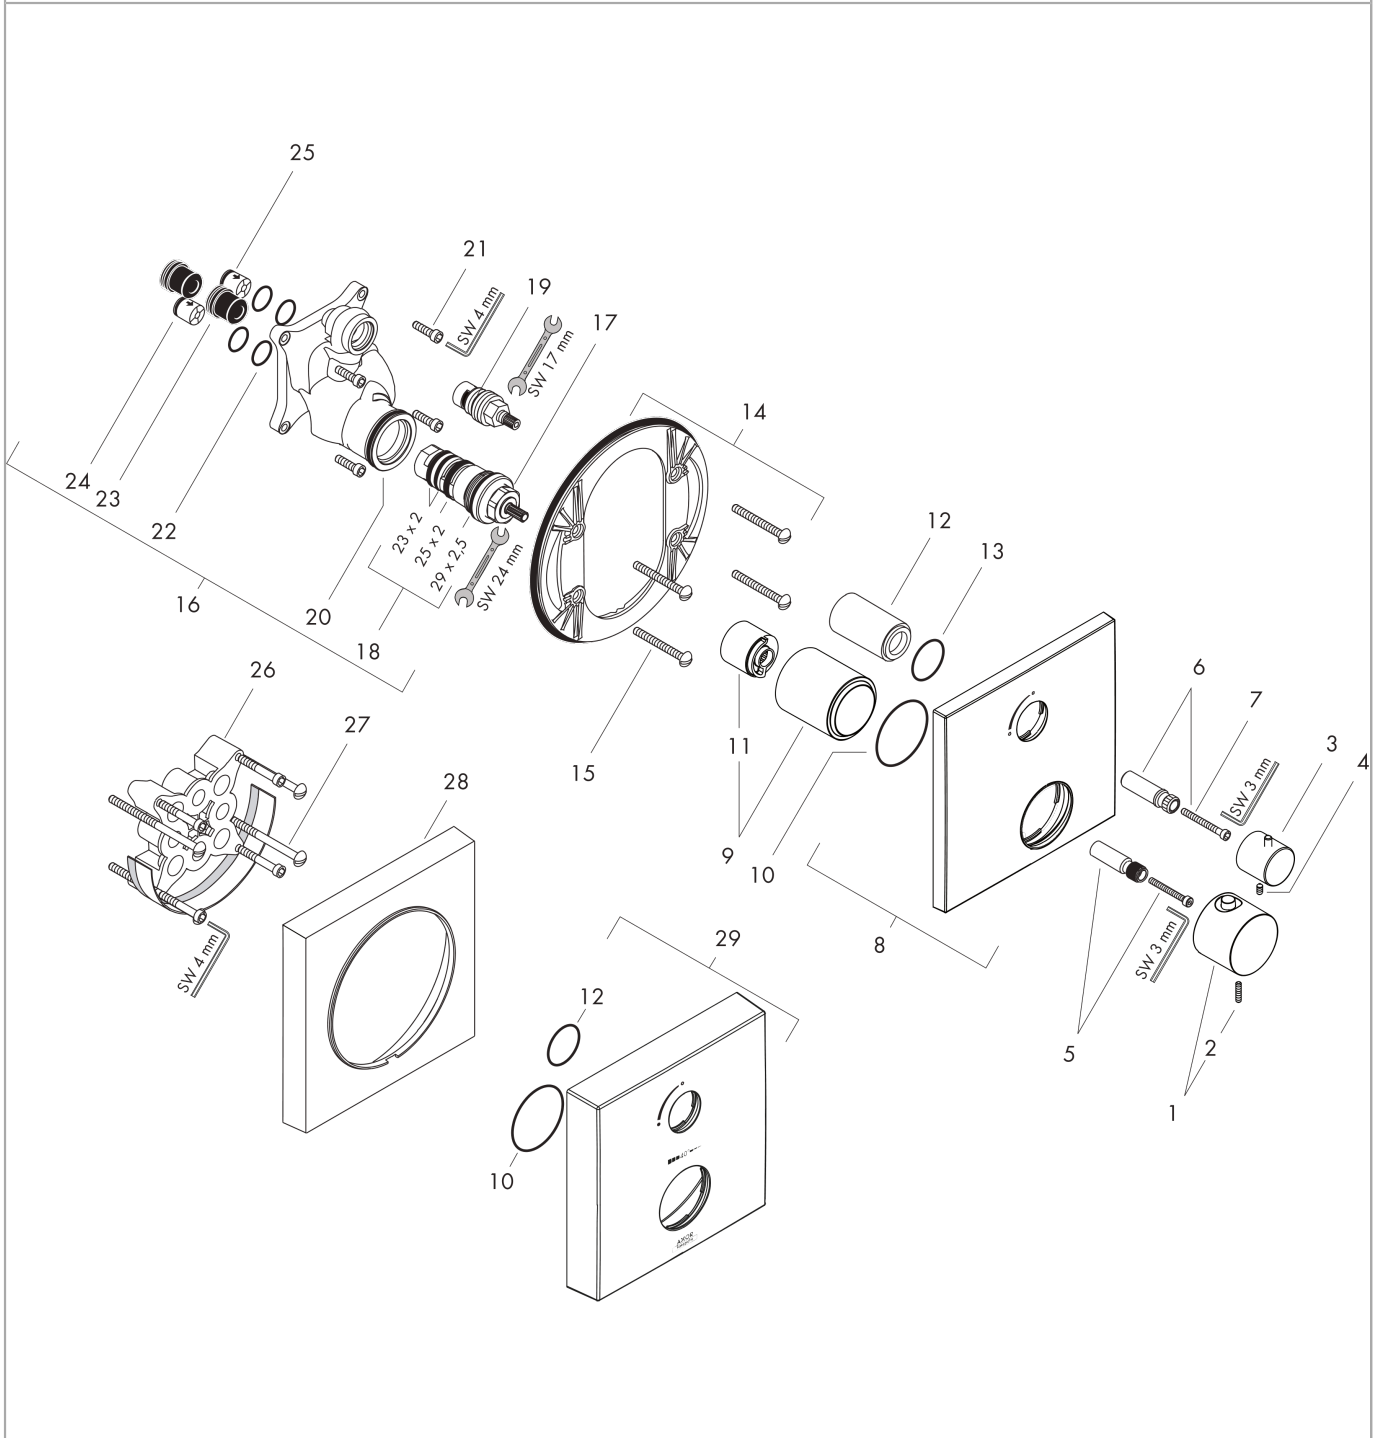

AXOR Massaud
Thermostat for concealed installation with shut-off valve
Surfaces: **Chrome** Article Number: **18745000**

Exploded Drawing

Year of production: >05/11

AXOR Massaud
Thermostat for concealed installation with shut-off valve
Surfaces: **Chrome** Article Number: **18745000**

Spare part list

Year of production: >05/11

Pos.	Description	Article Number	PC	PU
1	handle for thermostat	18097000	13	1
2	hollow set screw M4x16	97663000	1	1
3	handle	96520000	11	1
4	hollow set screw M4x8	97669000	1	1
5	adapter for handle	96451000	5	1
6	adapter for handle	98701000	3	1
7	hexagon socket screw M4x35	92160000	1	1
8	escutcheon	98686000	13	1
9	sleeve	98734000	12	1
10	O-ring 48x5	98174000	1	1
11	safety set for temperature control	97334000	4	1
12	sleeve	96446000	8	1
13	O-ring 30x5	98153000	1	1
14	holder for escutcheon	98793000	9	1
15	set of fixing screws	96454000	3	1
16	installation unit cpl.	92760000	18	1
17	thermostat cartridge	94282000	15	1
18	sealing set	95037000	10	1
19	shut off unit right closing	94009000	9	1
20	O-ring 39x2	98158000	1	1
21	set of screws	96525000	3	1
22	O-ring 16x2	98133000	1	1
23	noise reduction	94073000	7	1
24	non return valve (pressure-resistant up to 2 MPa)	92594000	5	1
25	set of non return valves DW 15	94074000	5	1
26	extension 25 mm	13595000	98	1
27	set of fixing screws	97747000	1	1
28	extension 22 mm	97407000	98	1
29	escutcheon height = 33 mm (when wall is not deep enough).	14970000	98	1
a	concealed item	01800180	98	1
b	adapter for exchanged connections	93181000	18	1
c	non return valve with filter	92499000	5	1