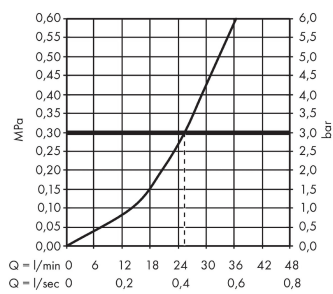

AXOR Massaud
Thermostat for concealed installation with shut-off valve
Surfaces: **Chrome** Article Number: **18745000**

Product image

Scale drawing

Flowchart